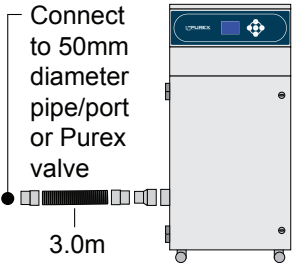

Code: 100180

- 1 x 80-53.5mm reducer
- 1 x 2m x 57mm flexible hose
- 2 x 45-60mm hose clips

50mm

3.0m (Anti Static)

80mm

Connect to 50mm diameter pipe/port or Purex valve

Code: 100026

- 1 x earth strap 6mm
- 1 x 80mm to 51mm reducer
- 1 x 3m x 50mm antistatic hose
- 2 x 51mm antistatic cuffs