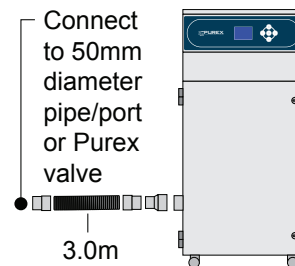

Code: 120117

- 1 x 2m x 51mm flexible hose
- 2 x 51mm cuffs

50mm

3.0m

80mm

Connect to 50mm diameter pipe/port or Purex valve

Code: 100032

- 1 x 80-51mm reducer
- 1 x 3m x 51mm flexible hose
- 2 x 51mm cuffs