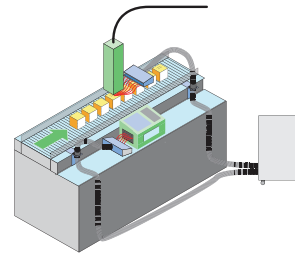

These are bespoke kits. An example is shown on the left. Contact us for more information.

50mm

2.0m

57mm

Connect to 50mm diameter pipe/port or Purex valve