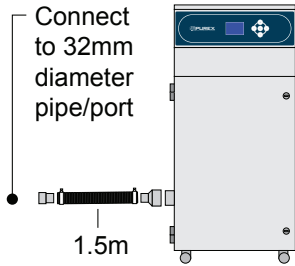

Connection Kits

PUREX MACHINE INLET DIAMETERS

- 40mm - 2tiP
- 57mm - FumeCube
- 75mm - FumeBuster
- 80mm - 200, 400, 200i, 400i, 200i-HP, 400iPVC Alpha, Alpha Dust, Xbase, FumeCube Max, FumeSafe
- 100mm - 800i
- 150mm - 1500i, 2000i
- 200mm - 5000i

??mm

?.?m

??mm

Diameter of pipe/port

Length of hose

Purex machine inlet diameter

32mm

1.5m

80mm

Connect to 32mm diameter pipe/port