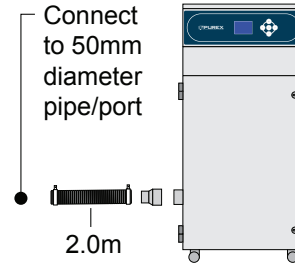

80mm

Connect to 32mm diameter pipe/port

Code: 100170

- 1 x 80-34mm reducer
- 1 x 1.5m x 41mm flexible hose
- 2 x Half straight connector
- 2 x 35-50mm hose clips

50mm

2.0m

80mm

Connect to 50mm diameter pipe/port