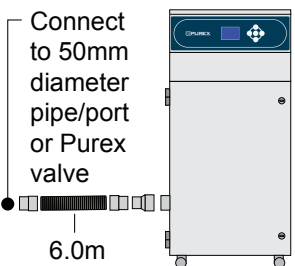

Code: 100032

- 1 x 80-51mm reducer
- 1 x 3m x 51mm flexible hose
- 2 x 51mm cuffs

50mm

6.0m

80mm

Connect to 50mm diameter pipe/port or Purex valve