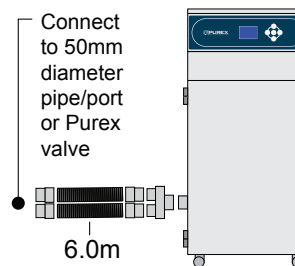

50mm

6.0m

80mm

Connect to 50mm diameter pipe/port or Purex valve

Type Code:

Std 100043

PVC* 100043C

- 1 x 80-51mm reducer
- 1 x 6m x 51mm flexible hose
- 2 x 51mm cuffs

* coated reducer suitable for PVC applications

50mm

6.0m (Dual Manifold)

80mm

Connect to 50mm diameter pipe/port or Purex valve

Code: 100039*

- (Use with 100043 or 100043C)
- 1 x dual manifold assembly(120093C)
- 1 x 6m x 51mm flexible hose
- 2 x 51mm cuffs